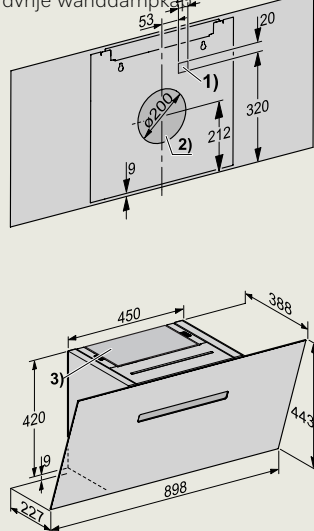

DAH 1950 active
Hoofdvrije wanddampkap