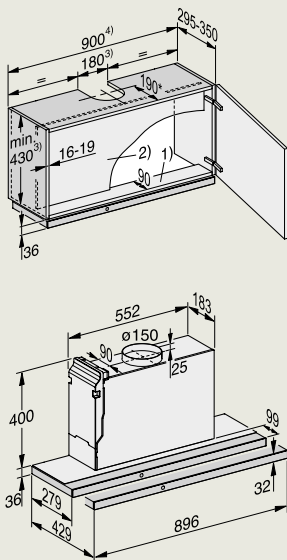

Telescopische dampkappen

DAS 4930

Onderbouwdampkappen