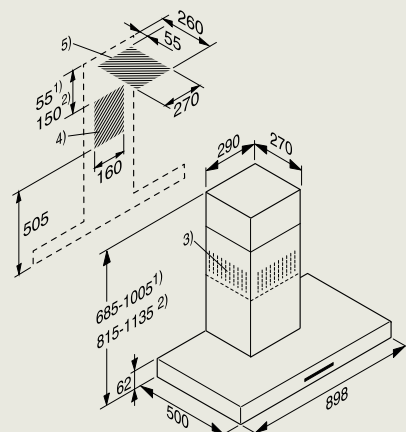

DA 4298 W (EXTERN) wanddampkap

1) Luchtafvoer
2) Luchtcirculatie
3) Bij luchtcirculatie wordt de afvoer naar boven afgeleid
4) + 5) Oppervlakte installatie (bij luchtcirculatie enkel 4)