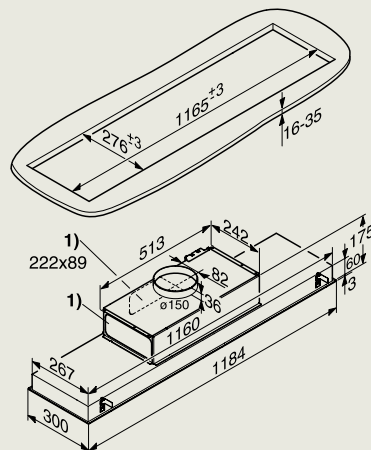

DA 2698 EXTERN inbouwgroep

1) Aansluiting luchtafvoer voor rechthoekig luchtafvoerkanal 222 x 89 mm alternatief naar achteren en naar links.