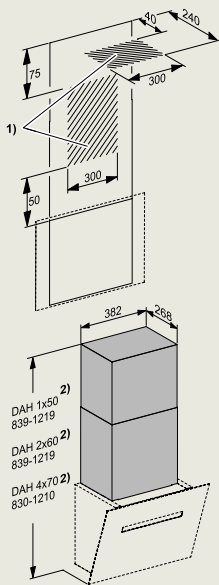

DAH 4970 Sienna, DAH 4980
Hoofdvrije wanddampkap

DAH 1650 Active
DAH 1950 Active
DAH 2660 Escala
DAH 2960 Escala
DAH 4970 Sienna

DAW 1620 Active wanddampkap

DAW 1920 Active wanddampkap

PUR 98 W wanddampkap