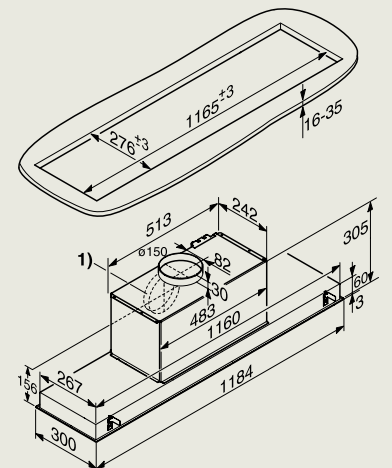

DA 2628 inbouwgroep

1) Alternatieve luchtafvoer naar achteren