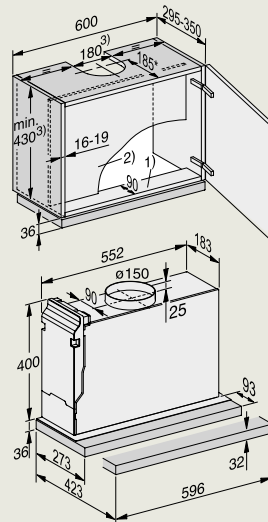

Telescopische dampkappen

DAS 2620, DAS 4620