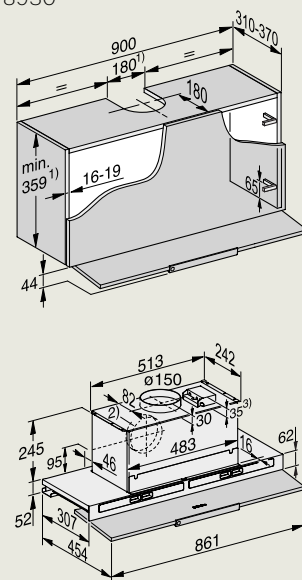

DA 1200 onderbouw

DAS 8930