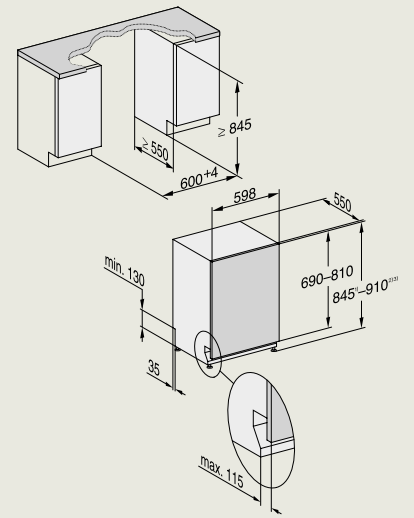

G 7000/5000
volledig integreerbare vaatwassers
60 cm XXL