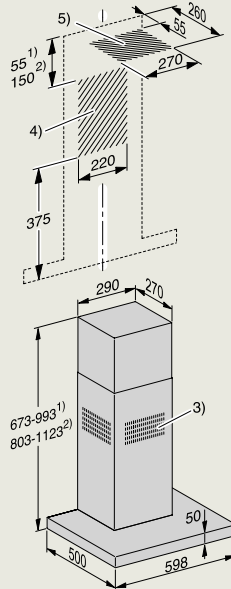

DAH 4970 Sienna, DAH 4980
Hoofdvrije wanddampkap

DAH 1650 Active
DAH 1950 Active
DAH 2660 Escala
DAH 2960 Escala
DAH 4970 Sienna

DAW 1620 Active wanddampkap

DAW 1920 Active wanddampkap

PUR 98 W wanddampkap