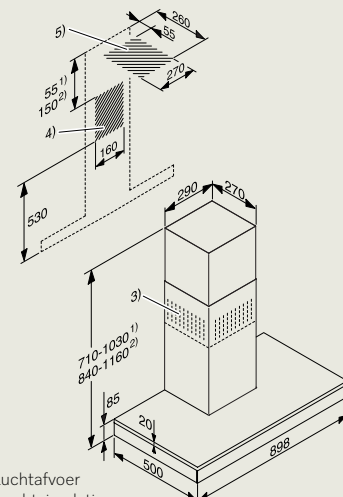

DA 6698 W wanddampkap

1) Luchtafvoer
2) Luchtcirculatie
3) Bij luchtcirculatie wordt de afvoer naar boven afgeleid
4) + 5) Oppervlakte installatie (bij luchtcirculatie enkel 4)