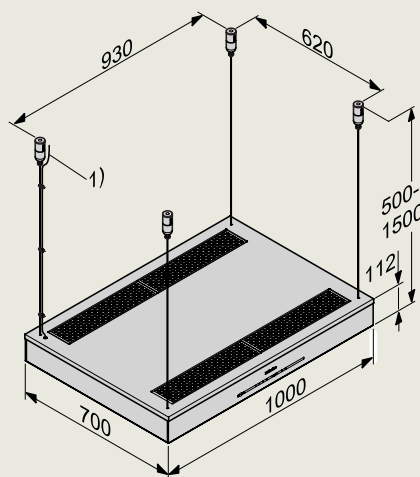

DA 6708 D eilanddampkap