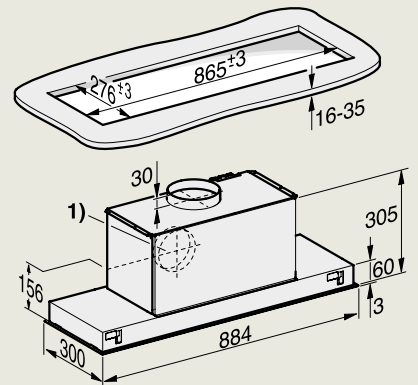

DA 2390 inbouwgroep

1) Alternatieve luchtafvoer naar achteren