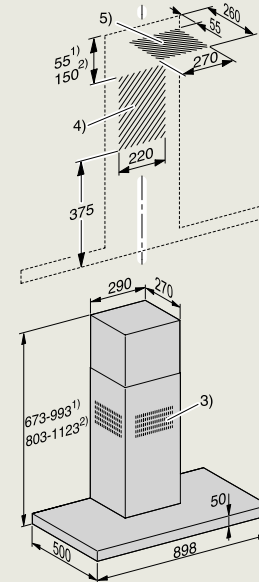

DAH 4970 Sienna, DAH 4980
Hoofdvrije wanddampkap

DAH 1650 Active
DAH 1950 Active
DAH 2660 Escala
DAH 2960 Escala
DAH 4970 Sienna

DAW 1620 Active wanddampkap

DAW 1920 Active wanddampkap

PUR 98 W wanddampkap