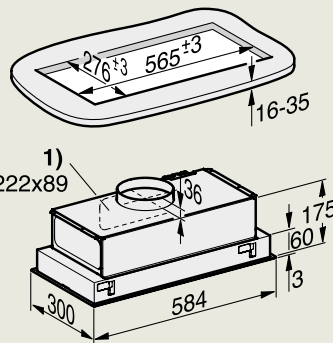

1) Alternatieve luchtafvoer naar achteren