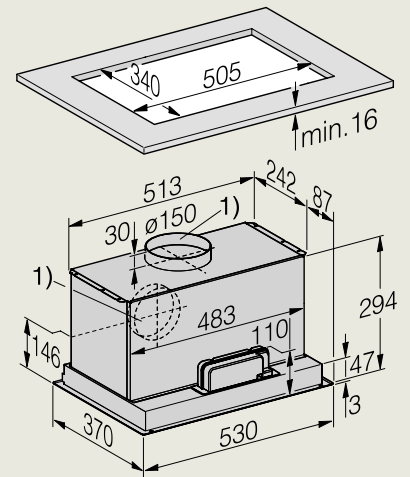

Inouwgroepen

DAE 1530 inbouwgroep

1) Alternatieve luchtafvoer naar achteren