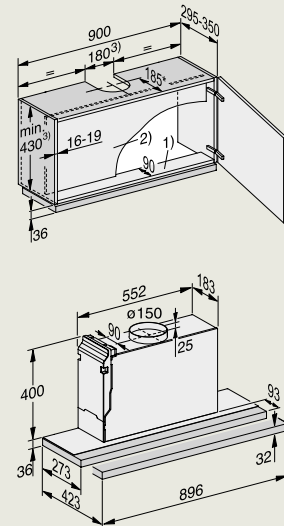

DAS 2920, DAS 4920