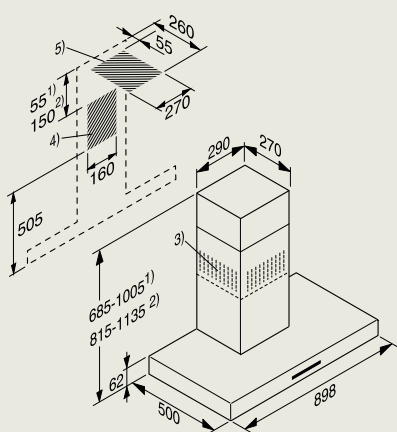

DAH 4970 Sienna, DAH 4980
Hoofdvrije wanddampkap

DAH 1650 Active
DAH 1950 Active
DAH 2660 Escala
DAH 2960 Escala
DAH 4970 Sienna

DAW 1620 Active wanddampkap

DAW 1920 Active wanddampkap

PUR 98 W wanddampkap