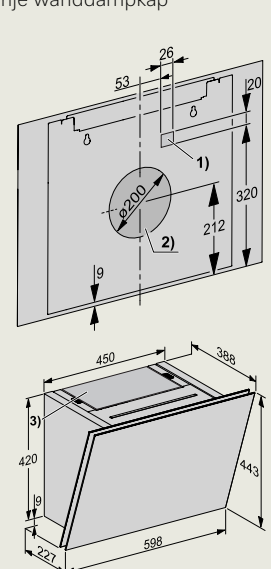

DAH 2660 Escala
Hoofdvrije wanddampkap